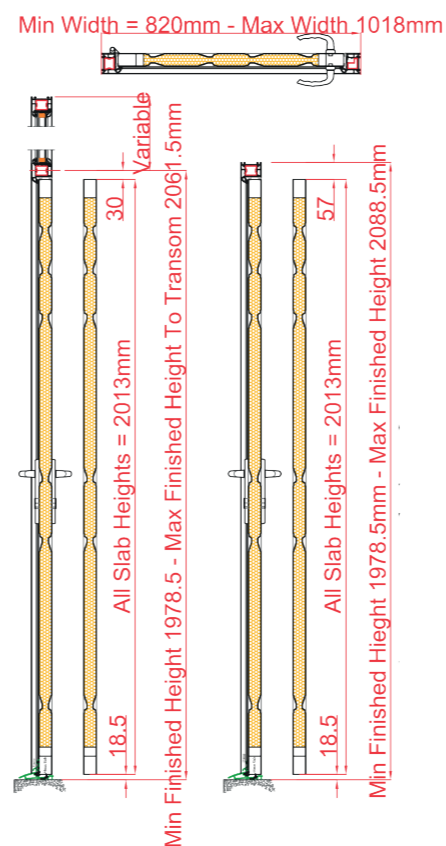

Cassette Glazing - 26mm O/A. Clear laminated glass to the outer pane. Toughened inner can be supplied as Clear or Cotswold pattern

STANDARD SPECIFICATION

44mm GRP Composite door leaf with grained surface finish. External colour to be selected from the standard range, Internal colour is White in all cases. Veka FS (fully sculptured) door frame will be white on both sides as standard. Locking mechanism to be Fullex crime beater in compliance with Secure By Design (SBD) and Pas 24: 2012 Enhanced security performance.

STANDARD EXTERNAL DOOR COLOURS

SPECIAL EXTERNAL DOOR/FRAME COLOURS

SIZE RANGES

Finished Sizes

Widths:
Min 820mm x Max 1017mm
Heights:
Without Fanlights:
Min 1978mm Max 2088mm
With Fanlights:
Min 1978mm Max 2061mm