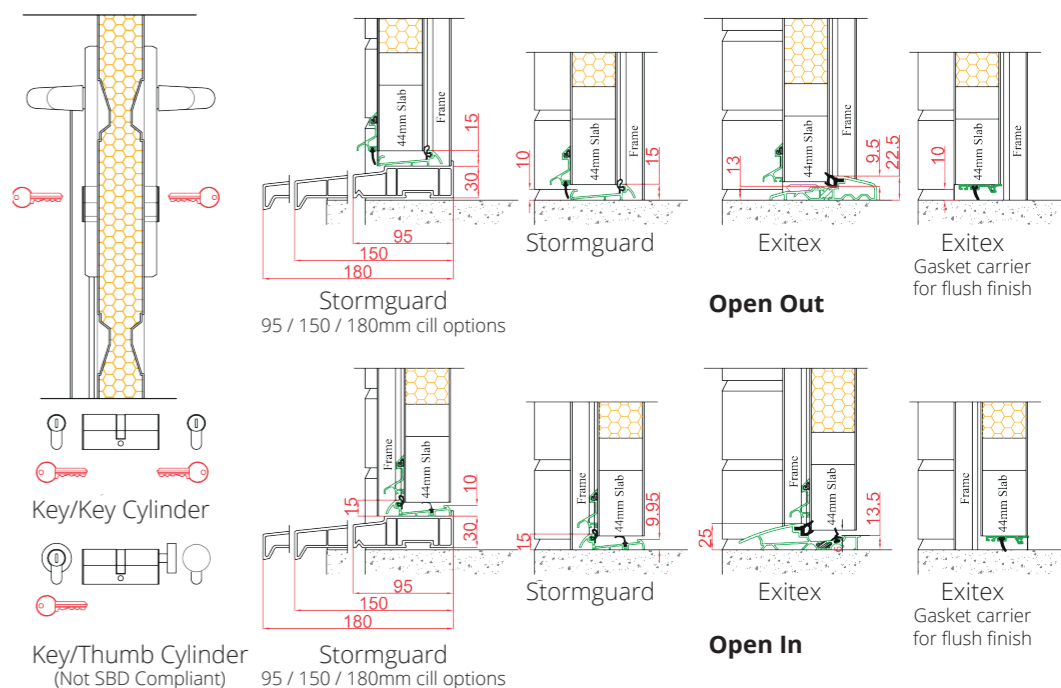

STANDARD FURNITURE

Door is operated by Lever I Lever handles with a solid spindle. There is also an option for split spindle application as required. All doors will be supplied with a Key I Key cylinder (3 keys) All front doors include a letter plate, Knocker, Spy hole & Security chain. See below for colour options and variations. All doors will have an Aluminium Low threshold. Thresholds will be supplied in the same colour as the furniture. ie. Gold or SAA mill finish.

STANDARD EXTERNAL DOOR COLOURS

SPECIAL EXTERNAL DOOR/FRAME COLOURS

SIZE RANGES

Finished Sizes

Widths:
Min 820mm x Max 1017mm
Heights:
Without Fanlights:
Min 1978mm Max 2088mm
With Fanlights:
Min 1978mm Max 2061mm

ACCESSORIES

	Gold (GAA)	Silver (SAA)
	Knocker with Sky Hole	Knocker with Sky Hole
	Standard Knocker	Standard Knocker
	Single Spy Hole	Single Spy Hole
	Optional Internal Guard	Optional Internal Guard
	Lever Handle	Lever Handle
	4 Numeral	4 Numeral
	Security Chain	Security Chain