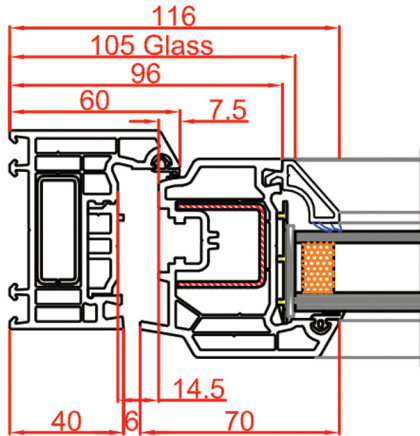

Outer Frames & Sash

60mm Frame
Art no: 101.164
 70mm Sash
Art no: 103.324

60mm Frame
Art no: 101.164

Transom / Mullion

86mm Transom / Mullion
Art no: 102.268

86mm Transom / Mullion
Art no: 102.143

76mm False Transom / Mullion "In Sash"
Art no: 102.124