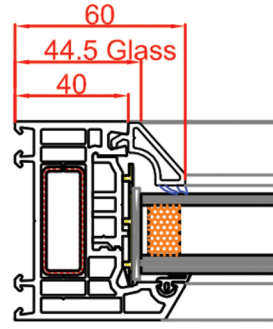

Outer Frames & Sash

60mm Frame
Art no: 101.164
 70mm Sash
Art no: 103.324

60mm Frame
Art no: 101.164

Transom / Mullion

86mm Transom / Mullion
Art no: 102.268

86mm Transom / Mullion
Art no: 102.143

76mm False Transom / Mullion "In Sash"
Art no: 102.124