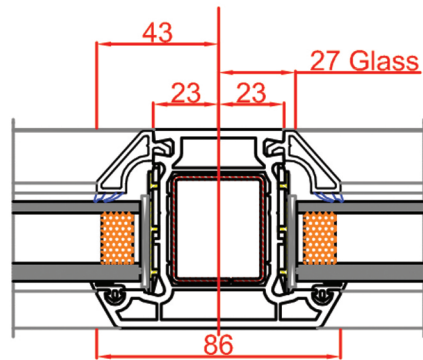

Outer Frames & Sash

60mm Frame
Art no: 101.164
 70mm Sash
Art no: 103.324

60mm Frame
Art no: 101.164

Transom / Mullion

86mm Transom / Mullion
Art no: 102.268

86mm Transom / Mullion
Art no: 102.143

76mm False Transom / Mullion "In Sash"
Art no: 102.124