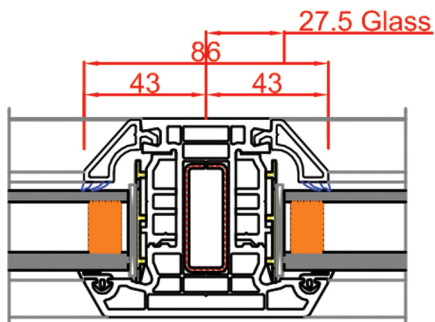

Outer Frames & Sash

60mm Frame
Art no: 101.164
 70mm Sash
Art no: 103.324

60mm Frame
Art no: 101.164

Transom / Mullion

86mm Transom / Mullion
Art no: 102.268

86mm Transom / Mullion
Art no: 102.143

76mm False Transom / Mullion "In Sash"
Art no: 102.124