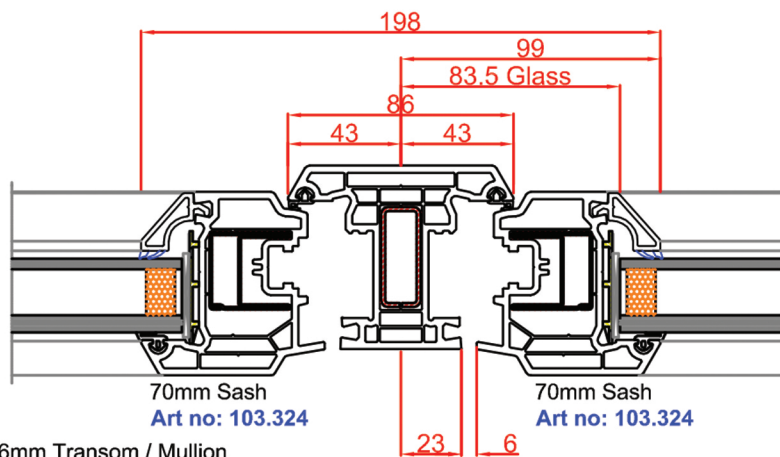

Transom / Mullion & Sash

86mm Transom / Mullion  
 Art no: 102.268

86mm Transom / Mullion  
 Art no: 102.269  
 70mm Sash  
 Art no: 103.324