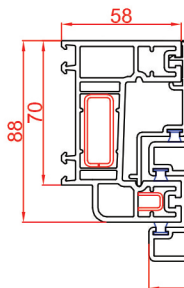

58mm Outer Frame
Art no: 105.178

90mm Sash
Art no: 703.251

90mm Sash (sloped)
Art no: 705.151

90mm Sash
Art no: 703.251

90mm Sash
Art no: 703.251

58mm Outer Frame
Art no: 105.178

63.5

70
88

58mm Outer Frame
Art no: 105.178

90mm Sash
Art no: 703.251

90mm Sash
Art no: 703.251

58
70
88
90
92.5