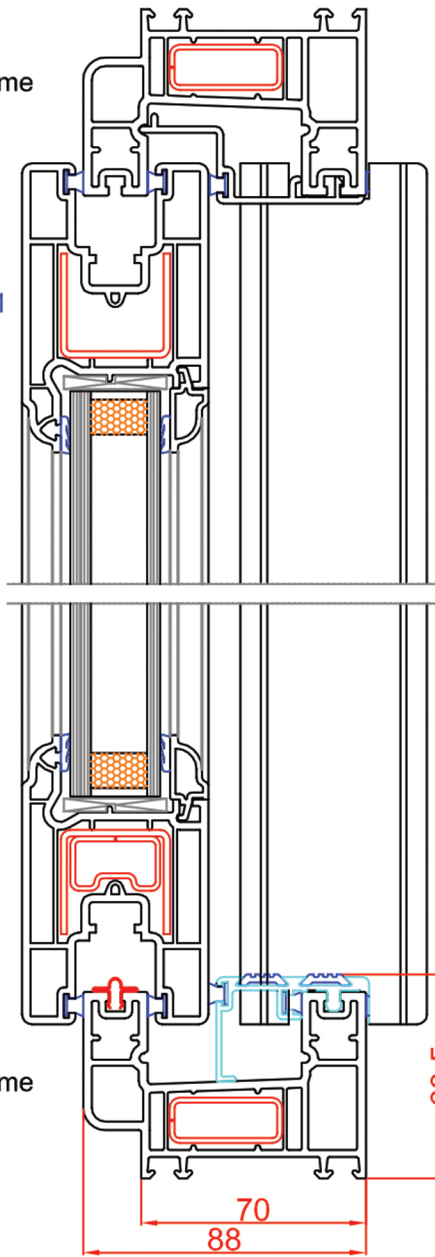

58mm Outer Frame
Art no: 105.178

90mm Sash
Art no: 703.251

90mm Sash (sloped)
Art no: 705.151

90mm Sash
Art no: 703.251

90mm Sash
Art no: 703.251

58mm Outer Frame
Art no: 105.178

63.5

70
88

58mm Outer Frame
Art no: 105.178

90mm Sash
Art no: 703.251

90mm Sash
Art no: 703.251

58
70
88
90
92.5