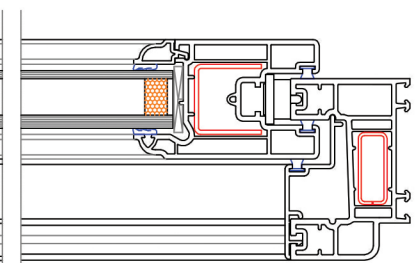

58mm Outer Frame
Art no: 105.178

90mm Sash
Art no: 703.251

90mm Sash (sloped)
Art no: 705.151

90mm Sash
Art no: 703.251

90mm Sash
Art no: 703.251

58mm Outer Frame
Art no: 105.178

63.5

70
88

58mm Outer Frame
Art no: 105.178

90mm Sash
Art no: 703.251

90mm Sash
Art no: 703.251

58
70
88
90
92.5