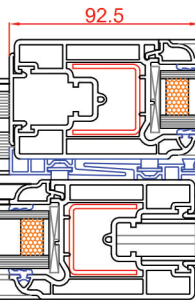

58mm Outer Frame
Art no: 105.178

90mm Sash
Art no: 703.251

90mm Sash (sloped)
Art no: 705.151

90mm Sash
Art no: 703.251

90mm Sash
Art no: 703.251

58mm Outer Frame
Art no: 105.178

63.5

70
88

58mm Outer Frame
Art no: 105.178

90mm Sash
Art no: 703.251

90mm Sash
Art no: 703.251

58
70
88
90
92.5