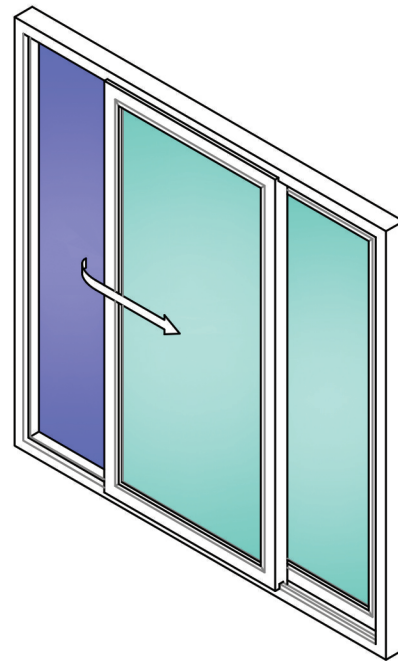

58mm Outer Frame
Art no: 105.178

90mm Sash
Art no: 703.251

90mm Sash (sloped)
Art no: 705.151

90mm Sash
Art no: 703.251

90mm Sash
Art no: 703.251

58mm Outer Frame
Art no: 105.178

63.5

70
88

58mm Outer Frame
Art no: 105.178

90mm Sash
Art no: 703.251

90mm Sash
Art no: 703.251

58
70
88
90
92.5