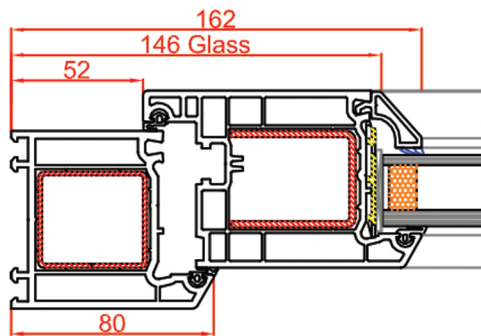

60mm Outer Frame  
Art no: 101.144  
110mm Sash  
Art no: 105.120

60mm Outer Frame  
Art no: 101.144

80mm Outer Frame  
Art no: 101.147  
110mm Sash  
Art no: 105.120

80mm Outer Frame  
Art no: 101.147

110mm Transom / Mullion  
Art no: 102.146