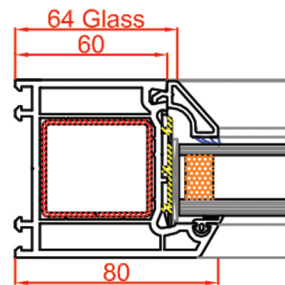

60mm Outer Frame  
Art no: 101.144  
110mm Sash  
Art no: 105.120

60mm Outer Frame  
Art no: 101.144

80mm Outer Frame  
Art no: 101.147  
110mm Sash  
Art no: 105.120

80mm Outer Frame  
Art no: 101.147

110mm Transom / Mullion  
Art no: 102.146