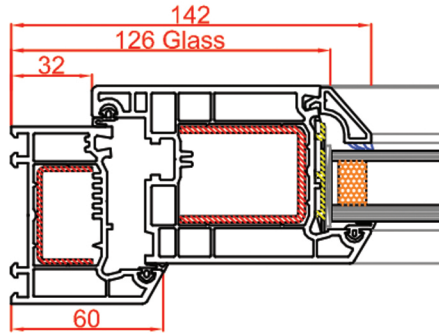

60mm Outer Frame  
Art no: 101.144  
110mm Sash  
Art no: 105.120

60mm Outer Frame  
Art no: 101.144

80mm Outer Frame  
Art no: 101.147  
110mm Sash  
Art no: 105.120

80mm Outer Frame  
Art no: 101.147

110mm Transom / Mullion  
Art no: 102.146