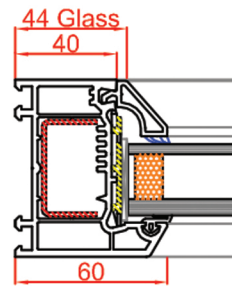

60mm Outer Frame  
Art no: 101.144  
110mm Sash  
Art no: 105.120

60mm Outer Frame  
Art no: 101.144

80mm Outer Frame  
Art no: 101.147  
110mm Sash  
Art no: 105.120

80mm Outer Frame  
Art no: 101.147

110mm Transom / Mullion  
Art no: 102.146