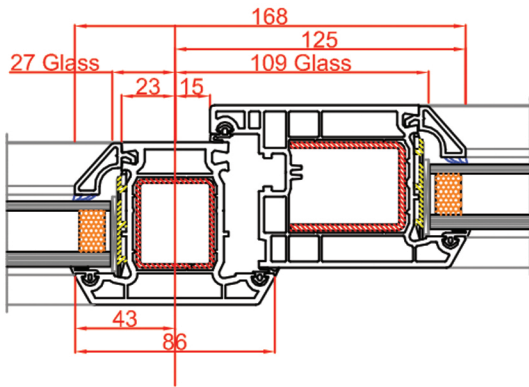

76mm Transom / Mullion
 Art no: 102.124
 110mm Sash
 Art no: 105.120

86mm Transom / Mullion
 Art no: 102.143
 110mm Sash
 Art no: 105.120

65mm Sash Coupling
 Art no: 102.177
 110mm Sash
 Art no: 105.120

Open In Single / Double door

Capable of being sited on a sub cill depending on site conditions

Open In single door

Capable of being sited on a sub cill depending on site conditions