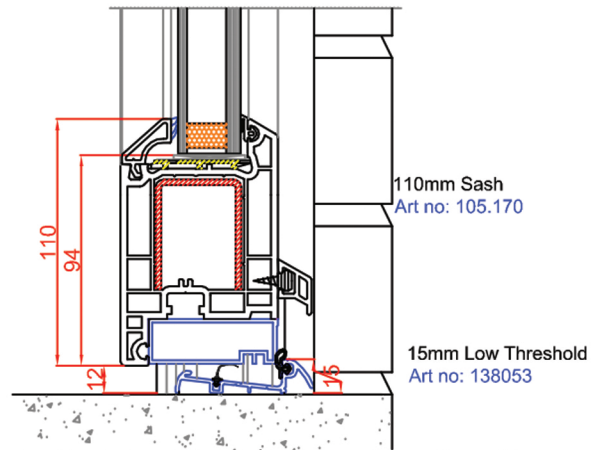

76mm Transom / Mullion
 Art no: 102.124
 110mm Sash
 Art no: 105.120

86mm Transom / Mullion
 Art no: 102.143
 110mm Sash
 Art no: 105.120

65mm Sash Coupling
 Art no: 102.177
 110mm Sash
 Art no: 105.120

Open In Single / Double door

Capable of being sited on a sub cill depending on site conditions

Open In single door

Capable of being sited on a sub cill depending on site conditions