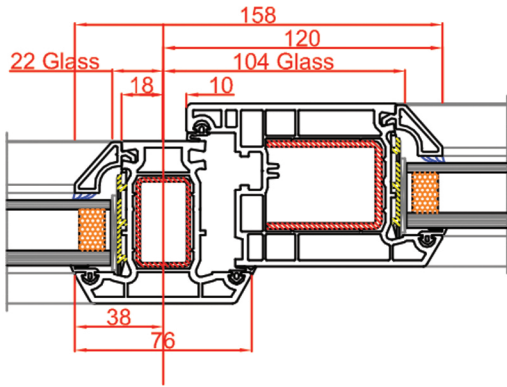

76mm Transom / Mullion
 Art no: 102.124
 110mm Sash
 Art no: 105.120

86mm Transom / Mullion
 Art no: 102.143
 110mm Sash
 Art no: 105.120

65mm Sash Coupling
 Art no: 102.177
 110mm Sash
 Art no: 105.120

Open In Single / Double door

Capable of being sited on a sub cill depending on site conditions

Open In single door

Capable of being sited on a sub cill depending on site conditions