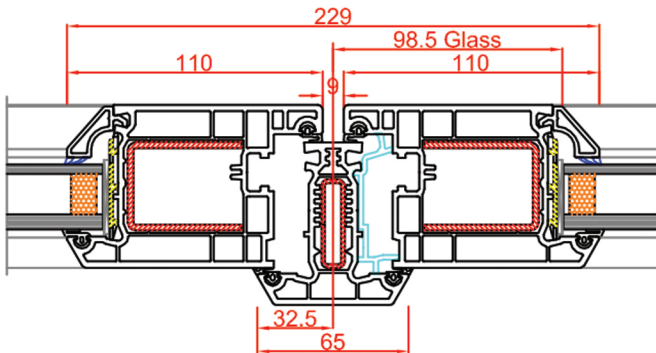

76mm Transom / Mullion
 Art no: 102.124
 110mm Sash
 Art no: 105.120

86mm Transom / Mullion
 Art no: 102.143
 110mm Sash
 Art no: 105.120

65mm Sash Coupling
 Art no: 102.177
 110mm Sash
 Art no: 105.120

Open In Single / Double door

Capable of being sited on a sub cill depending on site conditions

Open In single door

Capable of being sited on a sub cill depending on site conditions