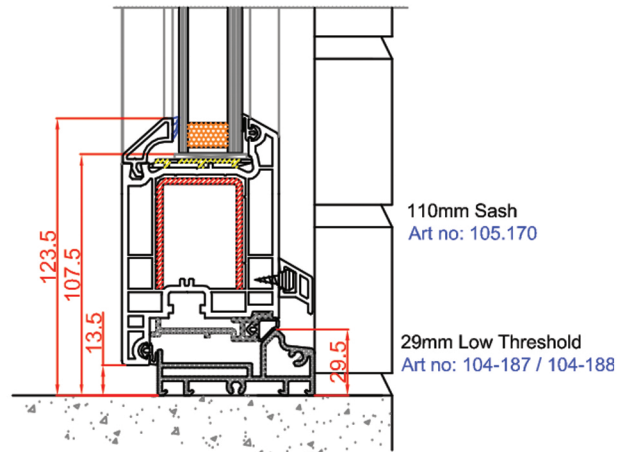

76mm Transom / Mullion
 Art no: 102.124
 110mm Sash
 Art no: 105.120

86mm Transom / Mullion
 Art no: 102.143
 110mm Sash
 Art no: 105.120

65mm Sash Coupling
 Art no: 102.177
 110mm Sash
 Art no: 105.120

Open In Single / Double door

Capable of being sited on a sub cill depending on site conditions

Open In single door

Capable of being sited on a sub cill depending on site conditions