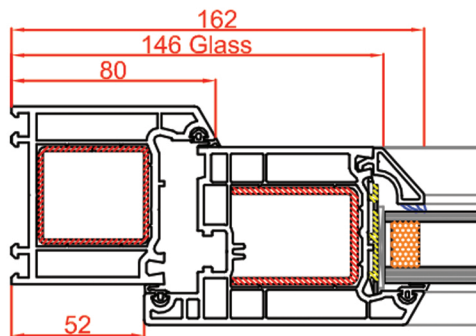

60mm Outer Frame
 Art no: 101.144
 110mm Sash
 Art no: 105.121

60mm Outer Frame
 Art no: 101.144

80mm Outer Frame
 Art no: 101.147
 110mm Sash
 Art no: 105.121

80mm Outer Frame
 Art no: 101.147

110mm Transom / Mullion
 Art no: 102.146