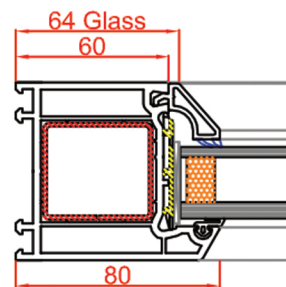

60mm Outer Frame
 Art no: 101.144
 110mm Sash
 Art no: 105.121

60mm Outer Frame
 Art no: 101.144

80mm Outer Frame
 Art no: 101.147
 110mm Sash
 Art no: 105.121

80mm Outer Frame
 Art no: 101.147

110mm Transom / Mullion
 Art no: 102.146