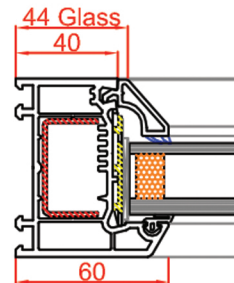

60mm Outer Frame
 Art no: 101.144
 110mm Sash
 Art no: 105.121

60mm Outer Frame
 Art no: 101.144

80mm Outer Frame
 Art no: 101.147
 110mm Sash
 Art no: 105.121

80mm Outer Frame
 Art no: 101.147

110mm Transom / Mullion
 Art no: 102.146