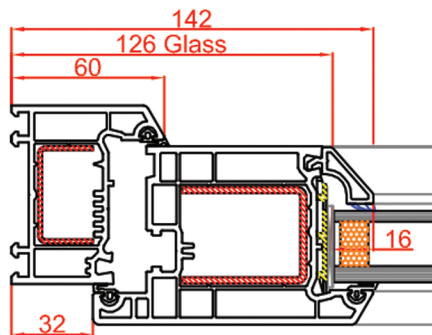

60mm Outer Frame
 Art no: 101.144
 110mm Sash
 Art no: 105.121

60mm Outer Frame
 Art no: 101.144

80mm Outer Frame
 Art no: 101.147
 110mm Sash
 Art no: 105.121

80mm Outer Frame
 Art no: 101.147

110mm Transom / Mullion
 Art no: 102.146