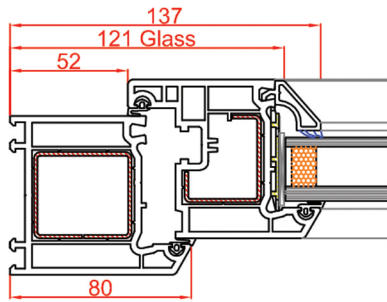

Outer Frames & Sash

80mm Outer Frame
Art no: 101.147
85mm Sash
Art no: 103.134

80mm Outer Frame
Art no: 101.147

Transom / Mullion & Sash

86mm Transom / Mullion
Art no: 102.143
85mm Sash
Art no: 103.134