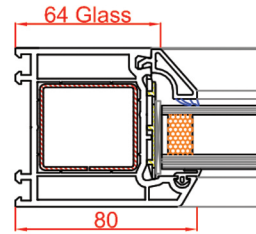

Outer Frames & Sash

80mm Outer Frame
Art no: 101.147
85mm Sash
Art no: 103.134

80mm Outer Frame
Art no: 101.147

Transom / Mullion & Sash

86mm Transom / Mullion
Art no: 102.143
85mm Sash
Art no: 103.134