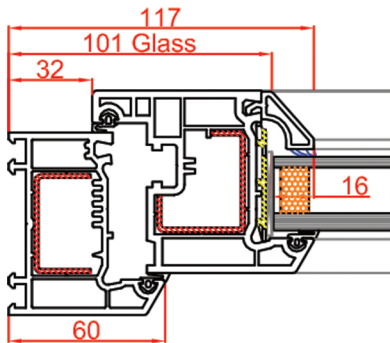

Outer Frames & Sash

60mm Outer Frame
Art no: 101.144

80mm Outer Frame
Art no: 101.147

60mm Outer Frame
Art no: 101.144
85mm Sash
Art no: 103.134

80mm Outer Frame
Art no: 101.147
85mm Sash
Art no: 103.134