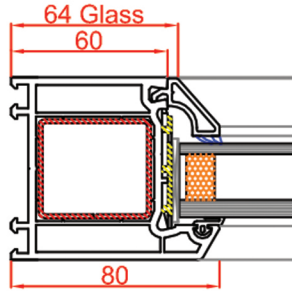

Outer Frames & Sash

60mm Outer Frame
Art no: 101.144

80mm Outer Frame
Art no: 101.147

60mm Outer Frame
Art no: 101.144
85mm Sash
Art no: 103.134

80mm Outer Frame
Art no: 101.147
85mm Sash
Art no: 103.134