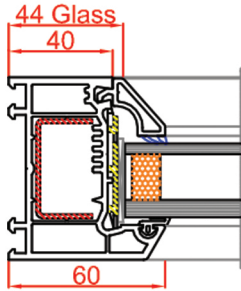

Outer Frames & Sash

60mm Outer Frame
Art no: 101.144

80mm Outer Frame
Art no: 101.147

60mm Outer Frame
Art no: 101.144
85mm Sash
Art no: 103.134

80mm Outer Frame
Art no: 101.147
85mm Sash
Art no: 103.134