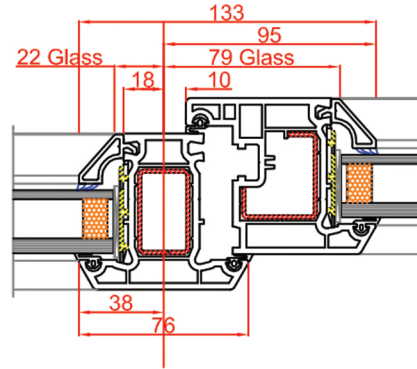

Transom / Mullion & Sash

76mm Transom / Mullion
 Art no: 102.124
 85mm Sash
 Art no: 103.134

76mm Transom / Mullion
 Art no: 102.124

86mm Transom / Mullion
 Art no: 102.143

86mm Transom / Mullion
 Art no: 102.143
 85mm Sash
 Art no: 103.134