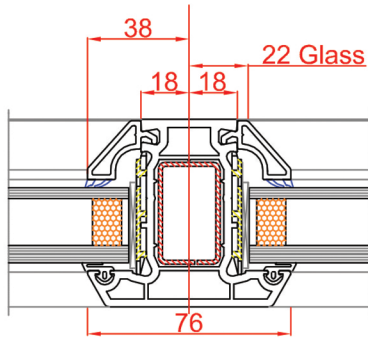

65mm Transom / Mullion
Art no: 102.177

65mm Transom / Mullion
Art no: 102.177
75mm Sash
Art no: 103.150

76mm Transom / Mullion
Art no: 102.124

76mm Transom / Mullion
Art no: 102.124
75mm Sash
Art no: 103.150

86mm Transom / Mullion
Art no: 102.143

86mm Transom / Mullion
Art no: 102.143
75mm Sash
Art no: 103.150

Transom / Mullion & Sash