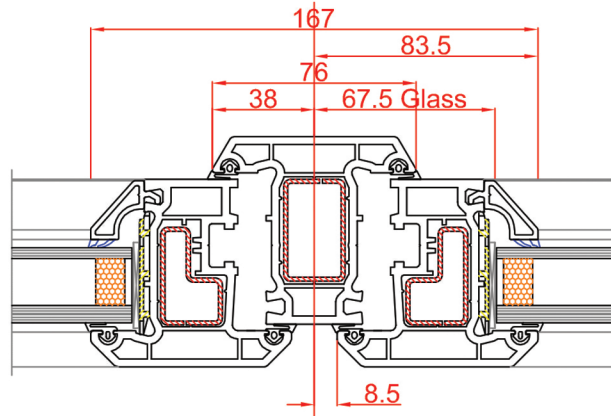

65mm Transom / Mullion
Art no: 102.177

65mm Transom / Mullion
Art no: 102.177
75mm Sash
Art no: 103.150

76mm Transom / Mullion
Art no: 102.124

76mm Transom / Mullion
Art no: 102.124
75mm Sash
Art no: 103.150

86mm Transom / Mullion
Art no: 102.143

86mm Transom / Mullion
Art no: 102.143
75mm Sash
Art no: 103.150

Transom / Mullion & Sash