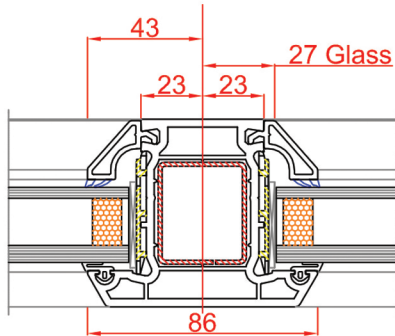

65mm Transom / Mullion
Art no: 102.177

65mm Transom / Mullion
Art no: 102.177
75mm Sash
Art no: 103.150

76mm Transom / Mullion
Art no: 102.124

76mm Transom / Mullion
Art no: 102.124
75mm Sash
Art no: 103.150

86mm Transom / Mullion
Art no: 102.143

86mm Transom / Mullion
Art no: 102.143
75mm Sash
Art no: 103.150

Transom / Mullion & Sash