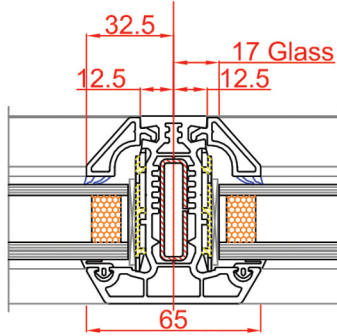

65mm Transom / Mullion
Art no: 102.177

65mm Transom / Mullion
Art no: 102.177
75mm Sash
Art no: 103.150

76mm Transom / Mullion
Art no: 102.124

76mm Transom / Mullion
Art no: 102.124
75mm Sash
Art no: 103.150

86mm Transom / Mullion
Art no: 102.143

86mm Transom / Mullion
Art no: 102.143
75mm Sash
Art no: 103.150

Transom / Mullion & Sash