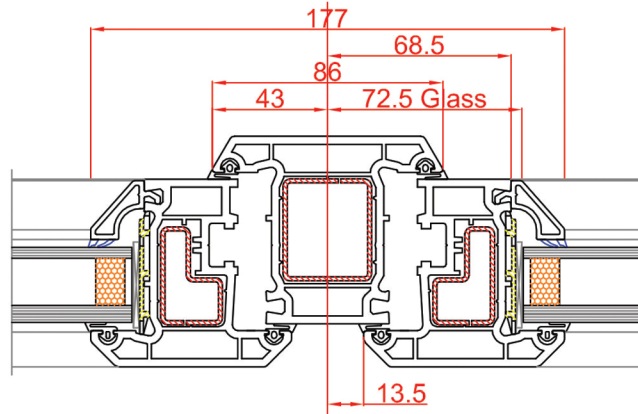

65mm Transom / Mullion
Art no: 102.177

65mm Transom / Mullion
Art no: 102.177
75mm Sash
Art no: 103.150

76mm Transom / Mullion
Art no: 102.124

76mm Transom / Mullion
Art no: 102.124
75mm Sash
Art no: 103.150

86mm Transom / Mullion
Art no: 102.143

86mm Transom / Mullion
Art no: 102.143
75mm Sash
Art no: 103.150

Transom / Mullion & Sash