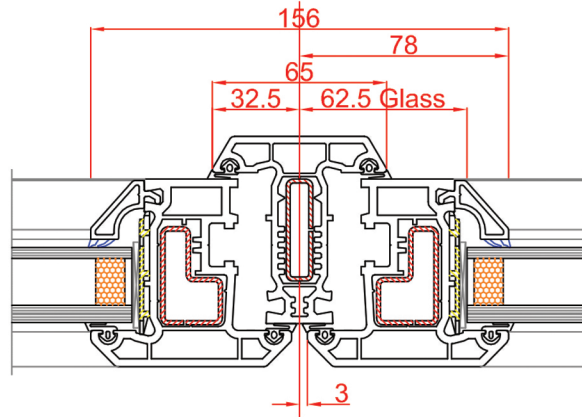

65mm Transom / Mullion
Art no: 102.177

65mm Transom / Mullion
Art no: 102.177
75mm Sash
Art no: 103.150

76mm Transom / Mullion
Art no: 102.124

76mm Transom / Mullion
Art no: 102.124
75mm Sash
Art no: 103.150

86mm Transom / Mullion
Art no: 102.143

86mm Transom / Mullion
Art no: 102.143
75mm Sash
Art no: 103.150

Transom / Mullion & Sash