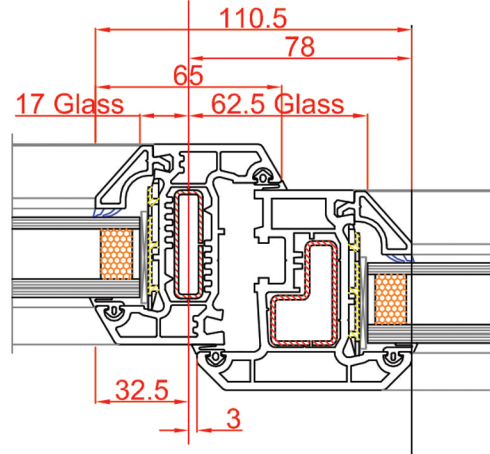

65mm Transom / Mullion  
Art no: 102.176  
75mm Sash  
Art no: 103.150

76mm Transom / Mullion  
Art no: 102.125  
75mm Sash  
Art no: 103.150

86mm Transom / Mullion  
Art no: 102.148  
75mm Sash  
Art no: 103.150