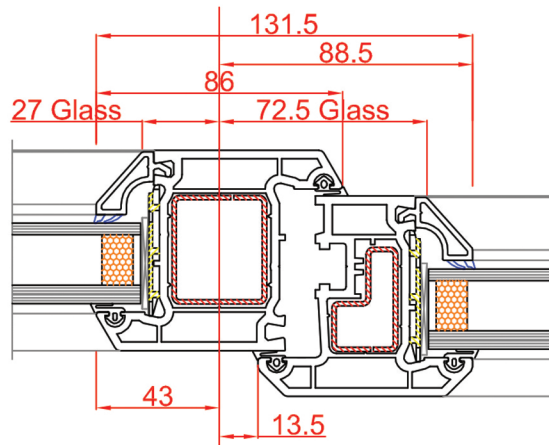

65mm Transom / Mullion  
Art no: 102.176  
75mm Sash  
Art no: 103.150

76mm Transom / Mullion  
Art no: 102.125  
75mm Sash  
Art no: 103.150

86mm Transom / Mullion  
Art no: 102.148  
75mm Sash  
Art no: 103.150