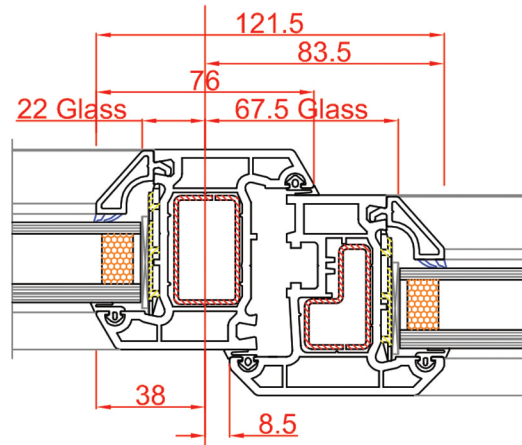

65mm Transom / Mullion  
Art no: 102.176  
75mm Sash  
Art no: 103.150

76mm Transom / Mullion  
Art no: 102.125  
75mm Sash  
Art no: 103.150

86mm Transom / Mullion  
Art no: 102.148  
75mm Sash  
Art no: 103.150