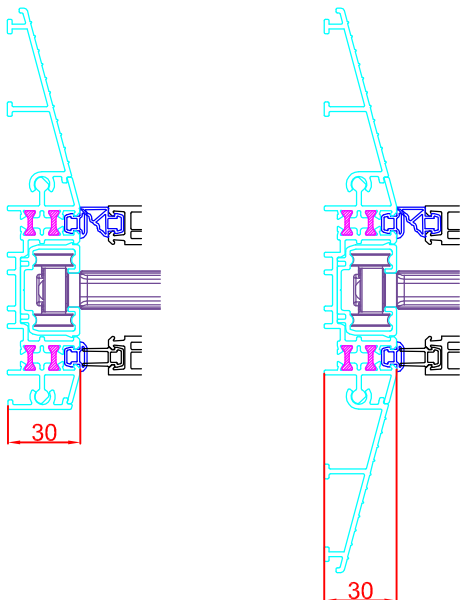

65mm Outer Frame
Art no: 101.***

80mm Sash
Art no: 105.***