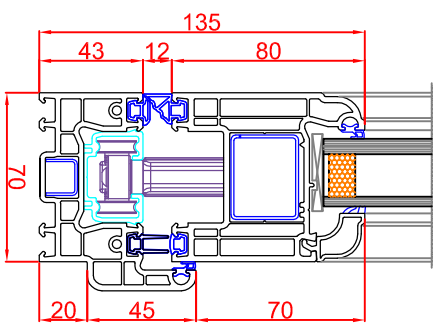

80mm Sash
Art no: 105.***

65mm Outer Frame
Art no: 101.***