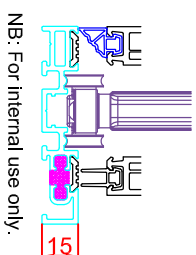

NB: For Internal use only.