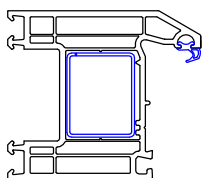

Alternative Sash